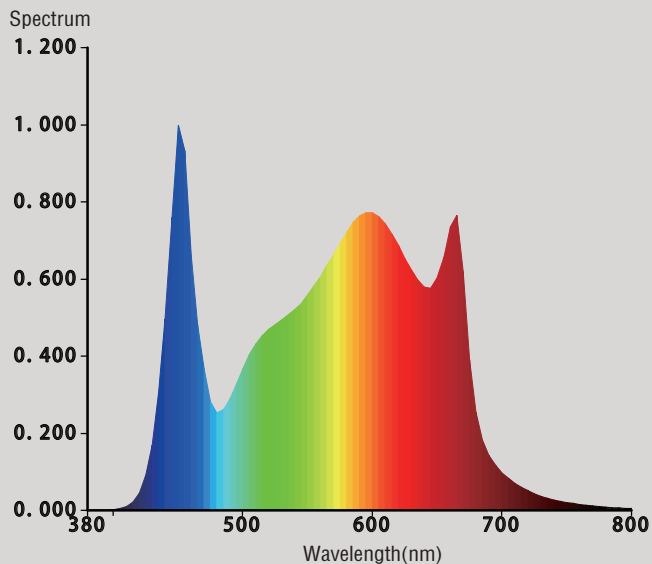

## SPECIFICATIONS

Light Source	LED
Spectrum	45"X43"
Light Output PPF	2920 $\mu\text{mol/s}$
Efficacy	2.92 $\mu\text{mol/J}$
AC Input Power	1000W
AC Input Voltage	100-277V AC,50/60Hz
Light Distribution	120°
Mounting Height	6"-12"(15.2-30.5cm)Above Canopy
Thermal Management	Passive
Max. Ambient Temperature	113°F / 45°C
Dimming	0-10V
Total Harmonic Distortion (THD)	< 15%
Lifetime	L90: > 50,000hrs
IP Rating	IP65
Certifications	UL 8800,UL 1598 Wet Location
Warranty	5 Year Standard Warranty

## DIMENSIONS

Part	Length	Width	Height	Weight
Light Fixture	45" 1198mm	43" 1121mm	4.5" 103mm	88lbs 40kg

[ TOP VIEW ]