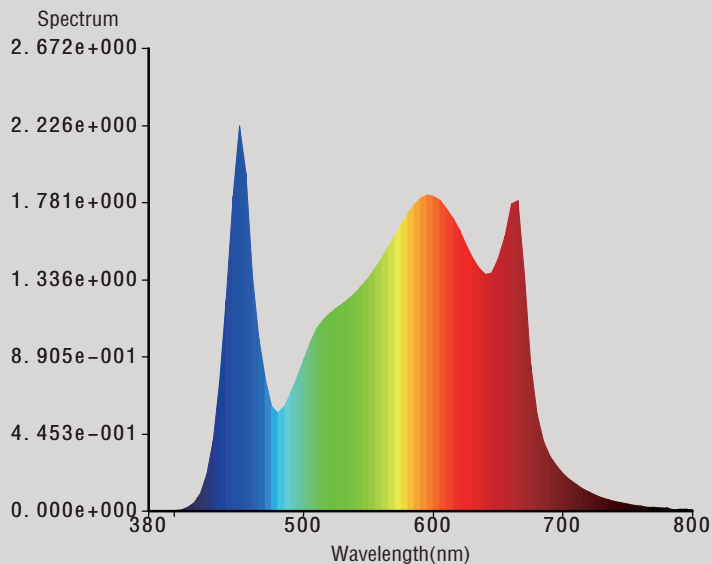

SPECIFICATIONS

Light Source	LED
Spectrum	45"X43"
Light Output PPF	1820 $\mu\text{mol/s}$
Efficacy	2.8 $\mu\text{mol/J}$
AC Input Power	650W
AC Input Voltage	100-277V AC,50/60Hz
Light Distribution	120°
Mounting Height	6"-12"(15.2-30.5cm)Above Canopy
Thermal Management	Passive
Max. Ambient Temperature	113°F / 45°C
Dimming	0-10V
Total Harmonic Distortion (THD)	< 15%
Lifetime	L90: > 50,000hrs
IP Rating	IP65
Certifications	UL 8800,UL 1598 Wet Location
Warranty	5 Year Standard Warranty

Product is Wattage adjustable product. Can be adjusted from 200W to 650W
 NOMINAL ELECTRICAL AC INPUT*

AC VOLTAGE	120V	240V	277V
AC Current	5.5A	2.9A	2.5A
AC Power	660W	650W	650W
Power Factor	0.98	0.95	0.92

SPECTRA

DIMENSIONS

Part	Length	Width	Height	Weight
Light Fixture	45" 1130mm	43" 1078mm	4.5" 114.5mm	22lbs 10kg

[TOP VIEW]