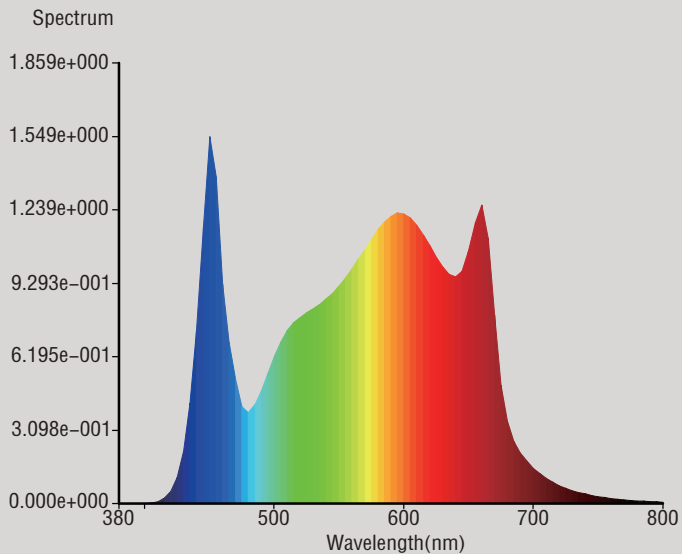

SPECIFICATIONS

Light Source	LED
Spectrum	30" x21"
Light Output PPF	580 $\mu\text{mol/s}$
Efficacy	2.9 $\mu\text{mol/J}$
AC Input Power	200W
AC Input Voltage	100-277V AC,50/60Hz
Light Distribution	120°
Mounting Height	6" -12" (15.2-30.5cm)Above Canopy
Thermal Management	Passive
Max. Ambient Temperature	113°F / 45°C
Dimming	0-10 V
Total Harmonic Distortion (THD)	< 15%
Lifetime	L90: > 50,000hrs
IP Rating	IP65
Certifications	UL 8800,UL 1598 Wet Location
Warranty	5 Year Standard Warranty

Product is Wattage adjustable product, can be adjusted from 10W to 200W

NOMINAL ELECTRICAL AC INPUT*

AC VOLTAGE	120V	240V	277V
AC Current	1.67A	3.33A	0.72A
AC Power	200W	200W	200W
Power Factor	0.98	0.95	0.92

SPECTRA

DIMENSIONS

Part	Length	Width	Height	Weight
Light Fixture	30" 761.8mm	21" 532.4mm	2" 50mm	13.2lbs 6 kg

[TOP VIEW]