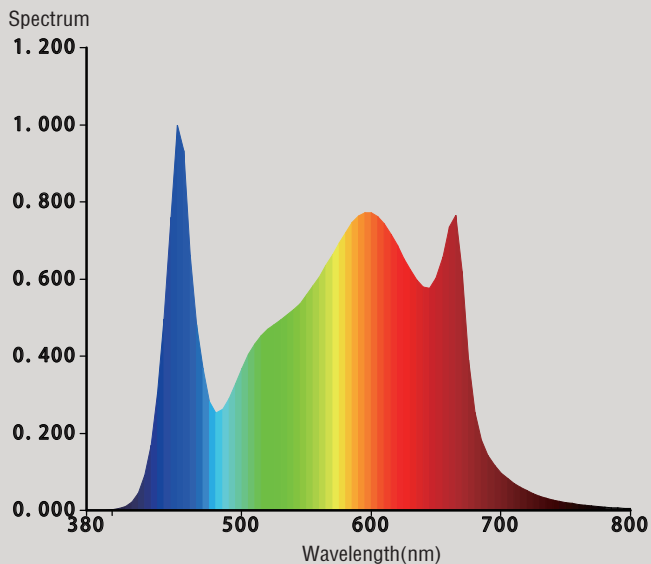

SPECIFICATIONS

Light Source	LED
Spectrum	45"X43"
Light Output PPF	3480 $\mu\text{mol/s}$
Efficacy	2.9 $\mu\text{mol/J}$
AC Input Power	1200W
AC Input Voltage	100-277V AC,50/60Hz
Light Distribution	120°
Mounting Height	6"-12"(15.2-30.5cm)Above Canopy
Thermal Management	Passive
Max. Ambient Temperature	113°F / 45°C
Dimming	0-10V
Total Harmonic Distortion (THD)	< 15%
Lifetime	L90: > 50,000hrs
IP Rating	IP65
Certifications	UL 8800,UL 1598 Wet Location
Warranty	5 Year Standard Warranty

NOMINAL ELECTRICAL AC INPUT*

AC VOLTAGE	120V	240V	277V
AC Current	10.3A	5A	4.3A
AC Power	1220W	1200W	1200W
Power Factor	0.98	0.95	0.92

SPECTRA

DIMENSIONS

Part	Length	Width	Height	Weight
Light Fixture	45" 1198mm	43" 1121mm	4.5" 103mm	88lbs 40kg