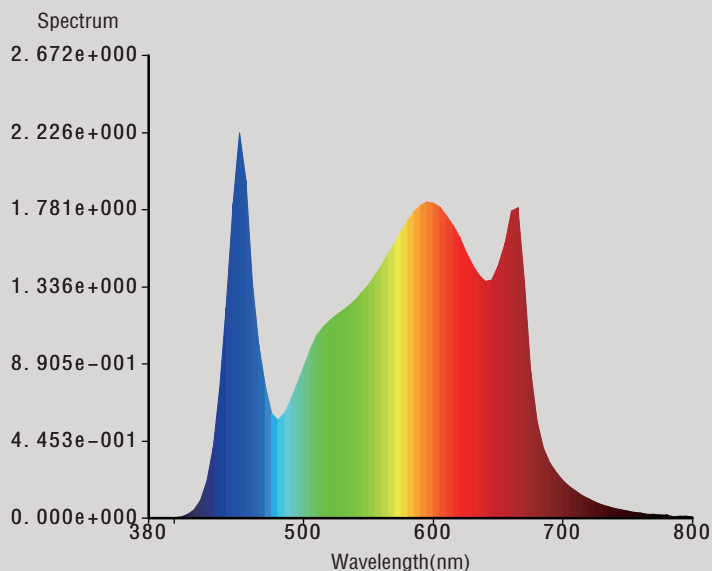

SPECIFICATIONS

Light Source	LED
Spectrum	35"X30"
Light Output PPF	1344 $\mu\text{mol/s}$
Efficacy	2.8 $\mu\text{mol/J}$
AC Input Power	480W
AC Input Voltage	100-277V AC,50/60Hz
Light Distribution	120°
Mounting Height	6"-12"(15.2-30.5cm)Above Canopy
Thermal Management	Passive
Max. Ambient Temperature	113°F / 45°C
Dimming	0-10V
Total Harmonic Distortion (THD)	< 15%
Lifetime	L90: > 50,000hrs
IP Rating	IP65
Certifications	UL 8800,UL 1598 Wet Location
Warranty	5 Year Standard Warranty

SPECTRA

DIMENSIONS

Part	Length	Width	Height	Weight
Light Fixture	35" 878mm	30" 751mm	4.5" 114.5mm	17.6lbs 8kg

[TOP VIEW]