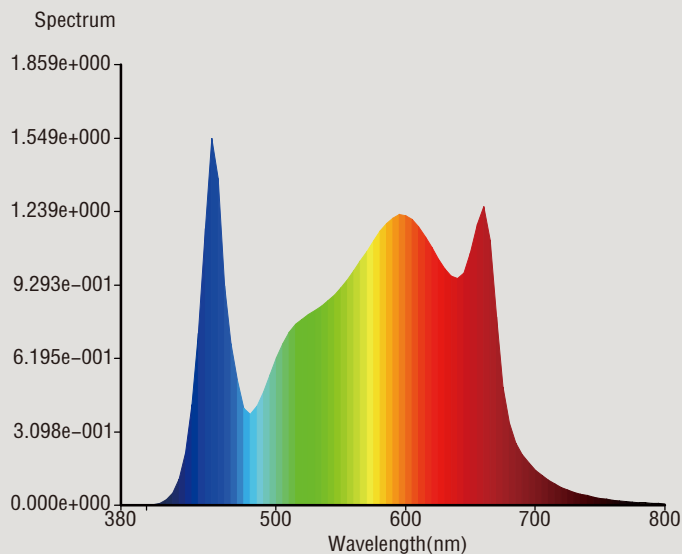

SPECIFICATIONS

Light Source	LED
Spectrum	47" x 43"
Light Output PPF	2320 $\mu\text{mol/s}$
Efficacy	2.9 $\mu\text{mol/J}$
AC Input Power	800W
AC Input Voltage	100-277V AC,50/60Hz
Light Distribution	120°
Mounting Height	6" -12" (15.2-30.5cm)Above Canopy
Thermal Management	Passive
Max. Ambient Temperature	113°F / 45°C
Dimming	0-10 V
Total Harmonic Distortion (THD)	< 15%
Lifetime	L90: > 50,000hrs
IP Rating	IP65
Certifications	UL 8800,UL 1598 Wet Location
Warranty	5 Year Standard Warranty

Product is Wattage adjustable product, can be adjusted from 10W to 800W

NOMINAL ELECTRICAL AC INPUT*

AC VOLTAGE	120V	240V	277V
AC Current	6.7A	3.3A	2.9A
AC Power	800W	800W	800W
Power Factor	0.98	0.95	0.92

SPECTRA

DIMENSIONS

Part	Length	Width	Height	Weight
Light Fixture	47.24" 1200mm	43.3" 1100mm	1.96" 50mm	27.6lbs 12.5 kg

[TOP VIEW]

Installation

Product details