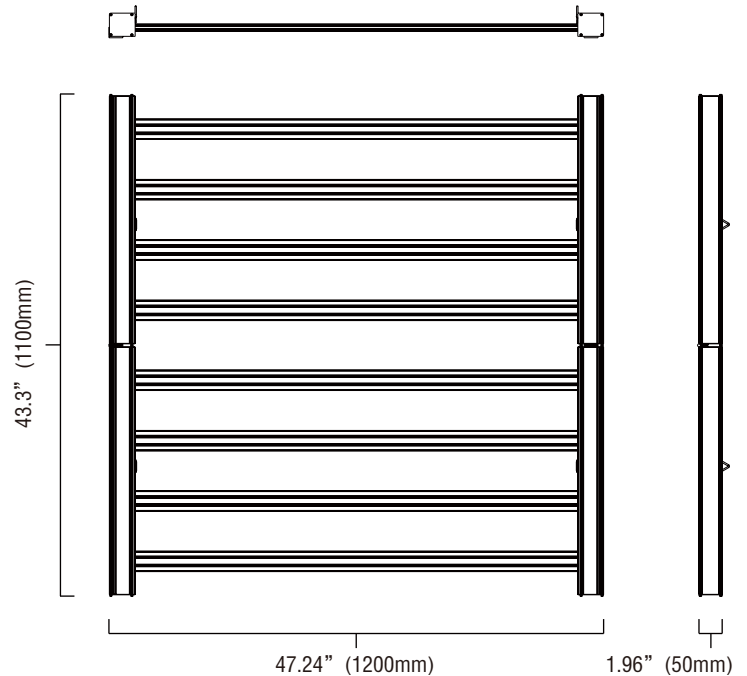

SPECIFICATIONS

Light Source	LED
Spectrum	47" x 43"
Light Output PPF	2320 $\mu\text{mol/s}$
Efficacy	2.9 $\mu\text{mol/J}$
AC Input Power	800W
AC Input Voltage	100-277V AC,50/60Hz
Light Distribution	120°
Mounting Height	6" -12" (15.2-30.5cm)Above Canopy
Thermal Management	Passive
Max. Ambient Temperature	113°F / 45°C
Dimming	0-10 V
Total Harmonic Distortion (THD)	< 15%
Lifetime	L90: > 50,000hrs
IP Rating	IP65
Certifications	UL 8800,UL 1598 Wet Location
Warranty	5 Year Standard Warranty

Product is Wattage adjustable product, can be adjusted from 10W to 800W

NOMINAL ELECTRICAL AC INPUT*

AC VOLTAGE	120V	240V	277V
AC Current	6.7A	3.3A	2.9A
AC Power	800W	800W	800W
Power Factor	0.98	0.95	0.92

SPECTRA

DIMENSIONS

Part	Length	Width	Height	Weight
Light Fixture	47.24" 1200mm	43.3" 1100mm	1.96" 50mm	27.6lbs 12.5 kg

[TOP VIEW]

Installation

Product details