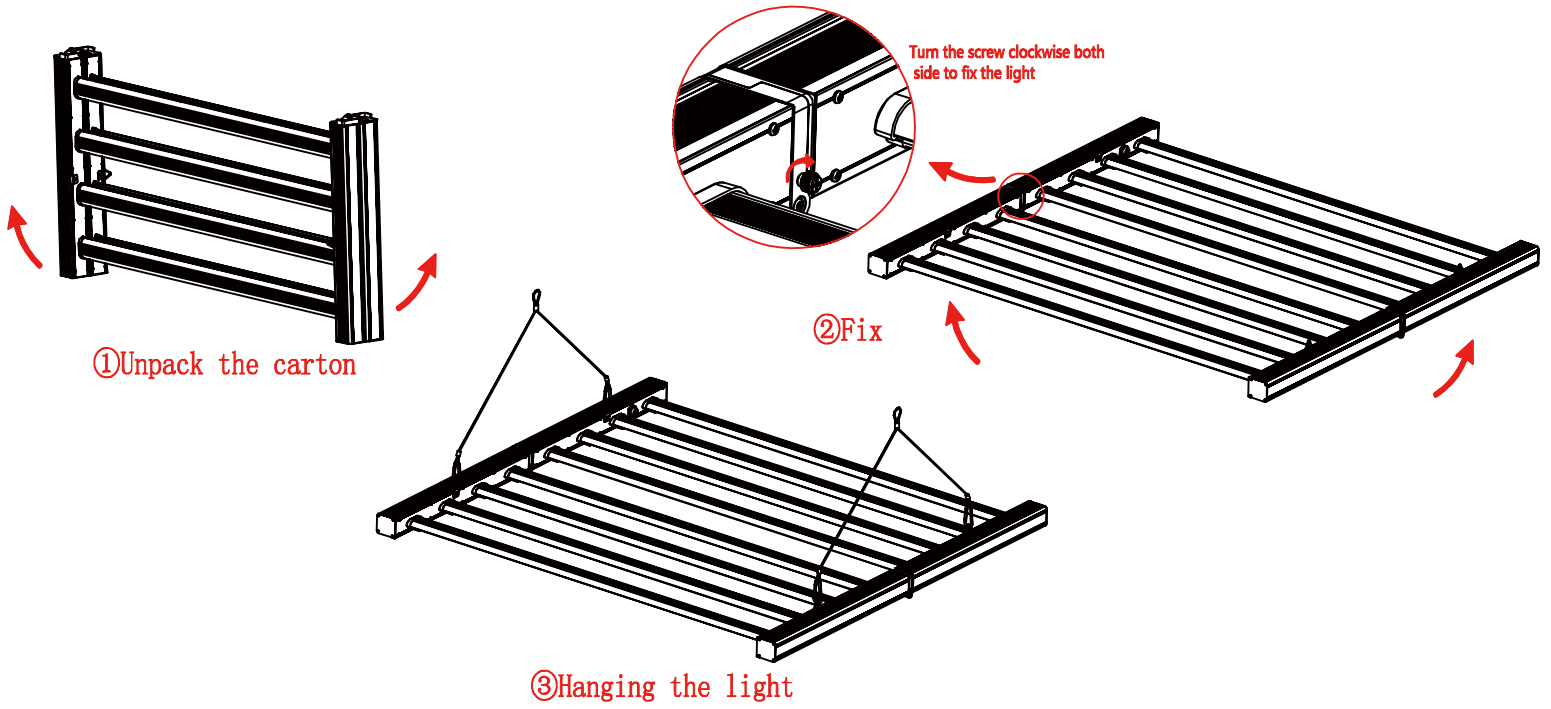

SPECIFICATIONS

Light Source	LED
Spectrum	47" x 43"
Light Output PPF	2320 $\mu\text{mol/s}$
Efficacy	2.9 $\mu\text{mol/J}$
AC Input Power	800W
AC Input Voltage	100-277V AC,50/60Hz
Light Distribution	120°
Mounting Height	6" -12" (15.2-30.5cm)Above Canopy
Thermal Management	Passive
Max. Ambient Temperature	113°F / 45°C
Dimming	0-10 V
Total Harmonic Distortion (THD)	< 15%
Lifetime	L90: > 50,000hrs
IP Rating	IP65
Certifications	UL 8800,UL 1598 Wet Location
Warranty	5 Year Standard Warranty

SPECTRA

DIMENSIONS

Part	Length	Width	Height	Weight
Light Fixture	47.24" 1200mm	43.3" 1100mm	1.96" 50mm	27.6lbs 12.5 kg

[TOP VIEW]

Installation

Product details