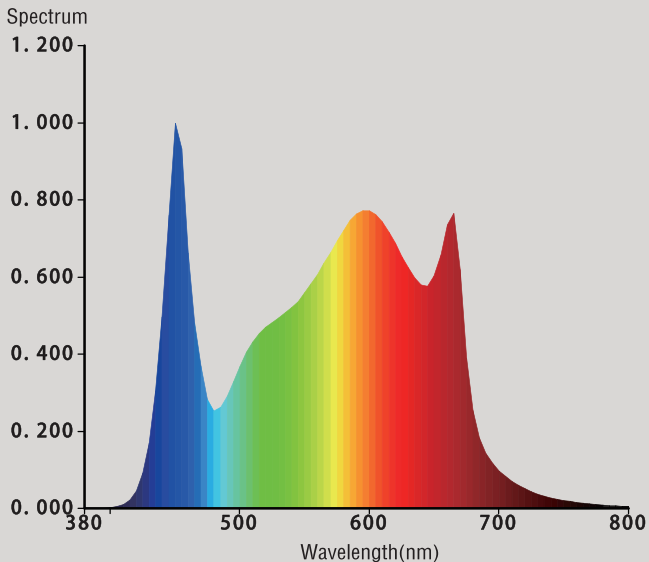

SPECIFICATIONS

Light Source	LED
Spectrum	45"X43"
Light Output PPF	3480 $\mu\text{mol/s}$
Efficacy	2.9 $\mu\text{mol/J}$
AC Input Power	1200W
AC Input Voltage	100-277V AC,50/60Hz
Light Distribution	120°
Mounting Height	6"-12"(15.2-30.5cm)Above Canopy
Thermal Management	Passive
Max. Ambient Temperature	113°F / 45°C
Dimming	0-10V
Total Harmonic Distortion (THD)	< 15%
Lifetime	L90: > 50,000hrs
IP Rating	IP65
Certifications	UL 8800,UL 1598 Wet Location
Warranty	5 Year Standard Warranty

NOMINAL ELECTRICAL AC INPUT*

AC VOLTAGE	120V	240V	277V
AC Current	10.3A	5A	4.3A
AC Power	1220W	1200W	1200W
Power Factor	0.98	0.95	0.92

SPECTRA

DIMENSIONS

Part	Length	Width	Height	Weight
Light Fixture	45" 1198mm	43" 1121mm	4.5" 103mm	88lbs 40kg