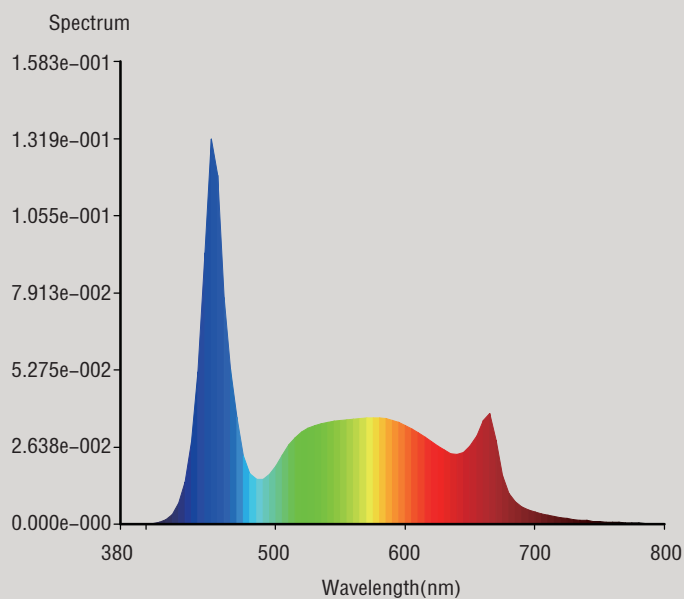

SPECIFICATIONS

Light Source	LED
Spectrum	9000K
Light Output PPF	130 $\mu\text{mol/s}$
Efficacy	2.5 $\mu\text{mol/J}$
AC Input Power	50W
AC Input Voltage	100-277V AC,50/60Hz
Light Distribution	120°
Mounting Height	6"-12"(15.2-30.5cm)Above Canopy
Thermal Management	Passive
Max. Ambient Temperature	113°F / 45°C
Total Harmonic Distortion (THD)	< 15%
Lifetime	L90: > 50,000hrs
Certifications	UL 8800,UL 1598 Wet Location
Warranty	3 Year Standard Warranty

SPECTRA

DIMENSIONS

Part	Length	Width	Height	Weight
Light Fixture	59.5" 1512mm	1.7" 42mm	1.3" 32mm	44lbs 20kg