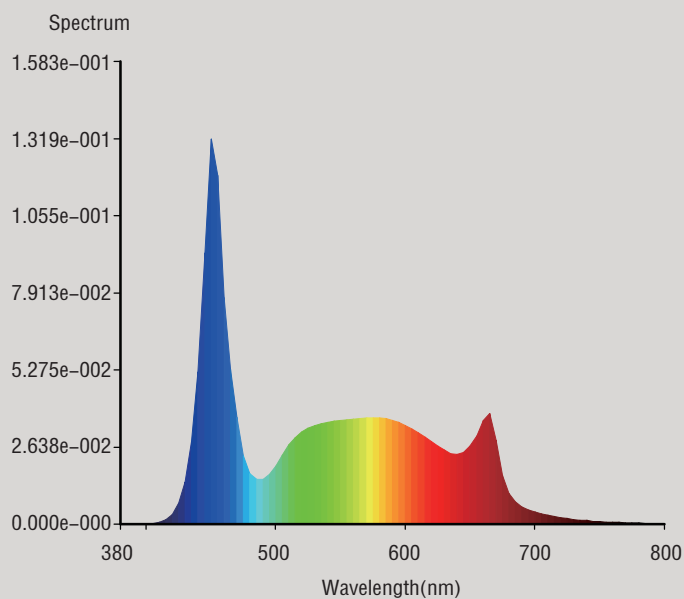

SPECIFICATIONS

Light Source	LED
Spectrum	9000K
Light Output PPF	46.8 $\mu\text{mol/s}$
Efficacy	2.6 $\mu\text{mol/J}$
AC Input Power	18W
AC Input Voltage	100-277V AC,50/60Hz
Light Distribution	120°
Mounting Height	6" -12" (15.2-30.5cm)Above Canopy
Thermal Management	Passive
Max. Ambient Temperature	113°F / 45°C
Total Harmonic Distortion (THD)	< 15%
Lifetime	L90: > 50,000hrs
IP Rating	IP67
Certifications	UL 8800,UL 1598 Wet Location
Warranty	5 Year Standard Warranty

SPECTRA

DIMENSIONS

Part	Length	Width	Height	Weight
Light Fixture	43.8" 1112mm	1.3" 33.2mm	1.3" 32.3mm	0.66 300g