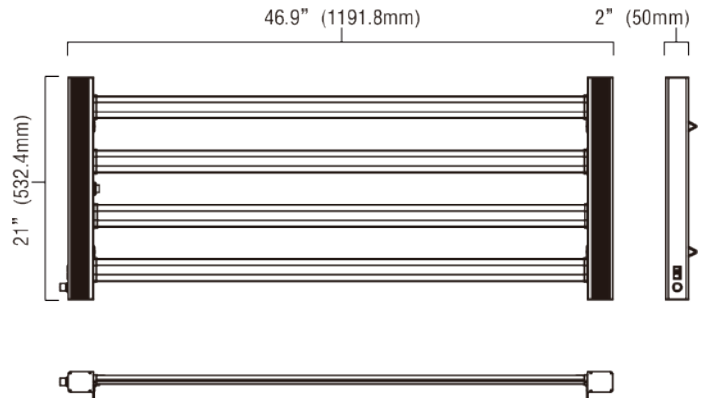

NEW NONFOLDABLE LED GROW LIGHT 400W

DETAILS

1 Rotate dimming button

2 AC input

3 Built-in LED driver

4 Samsung LM301B/SEOUL3030/561C chips Support 0-10V controller dimming

PARAMETER

- Power: 400W
- Efficacy: 2.9 umol/J
- Samsung LM301B/SEOUL 3030+Osram 660nm
- Dimmable: 0-10v dimming&Knob dimming
- Longbright LED driver&Customized brand
- 5 Years Warranty
- ETL DLC certificated

Energy Saving Design

Smart Over Temperature Protection

Silent Operation

Active Cooling Structure

SPECTRUM

Spectral Distribution

SIZE

Model No	Dimension	Led Bars	Samsung lm301b Chip	Osram 660nm Chip	PPE	PPF
200W	761.8mm*532.4mm*50mm	4	612	24	2.9 umol/J	580 umol/S
400W	783.3mm*878.8mm*58.5mm	4	1224	48	2.9 umol/J	1160 umol/S
400W	1191.8mm*532.4mm*50mm	4	1224	48	2.9 umol/J	1160 umol/S
650W	1200mm*1100mm*50mm	8	2304	64	2.6 umol/J	1700 umol/S
800W	1200mm*1100mm*50mm	8	2448	96	2.9 umol/J	2320 umol/S