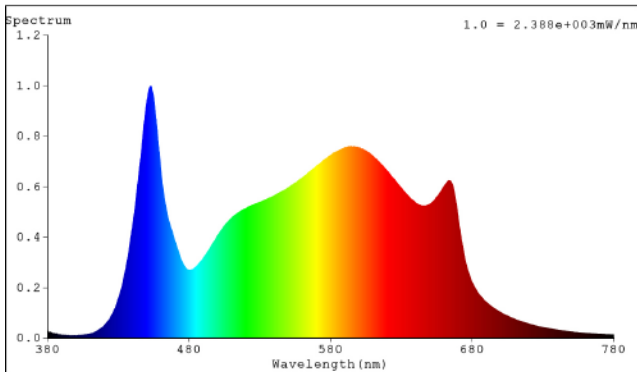

NEW NONFOLDABLE LED GROW LIGHT 400W

DETAILS

1 Rotate dimming button

2 AC input

3 Built-in LED driver

4 Samsung LM301B/SEOUL3030/561C chips Support 0-10V controller dimming

PARAMETER

- Power: 400W
- Efficacy: 2.9 umol/J
- Samsung LM301B/SEOUL 3030+Osram 660nm
- Dimmable: 0-10v dimming&Knob dimming
- Longbright LED driver&Customized brand
- 5 Years Warranty
- ETL DLC certificated

Energy Saving Design

Smart Over Temperature Protection

Silent Operation

Active Cooling Structure

SPECTRUM

Spectral Distribution

SIZE

Model No	Dimension	Led Bars	Samsung lm301b Chip	Osram 660nm Chip	PPE	PPF
200W	761.8mm*532.4mm*50mm	4	612	24	2.9 umol/J	580 umol/S
400W	783.3mm*878.8mm*58.5mm	4	1224	48	2.9 umol/J	1160 umol/S
400W	1191.8mm*532.4mm*50mm	4	1224	48	2.9 umol/J	1160 umol/S
650W	1200mm*1100mm*50mm	8	2304	64	2.6 umol/J	1700 umol/S
800W	1200mm*1100mm*50mm	8	2448	96	2.9 umol/J	2320 umol/S