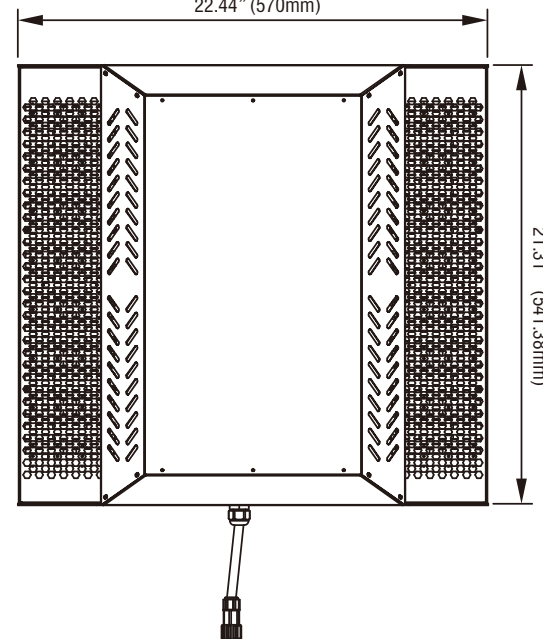

800W TOP LED GROW LIGHT

DETAILS

1 AC input

2 Convex Lens Design
Make the light shine
more evenly

3 TOP BRAND Chips

PARAMETER

- Efficacy: 2.8 $\mu\text{mol}/\text{J}$ \ 3.5 $\mu\text{mol}/\text{J}$
- Light Output PPF: 2240 $\mu\text{mol}/\text{s}$ / 2800 $\mu\text{mol}/\text{s}$
- AC Input Power: 800W
- AC Input Voltage: 100-277VAC,50/60Hz/ 200-480VAC,50/60Hz
- IP Rating: IP66
- Warranty: 5 Year Standard Warranty

Energy Saving
Design

Smart Over
Temperature Protection

Silent
Operation

Active Cooling
Structure

SIZE

7.74" (196.53mm)

22.44" (570mm)

21.31" (541.38mm)