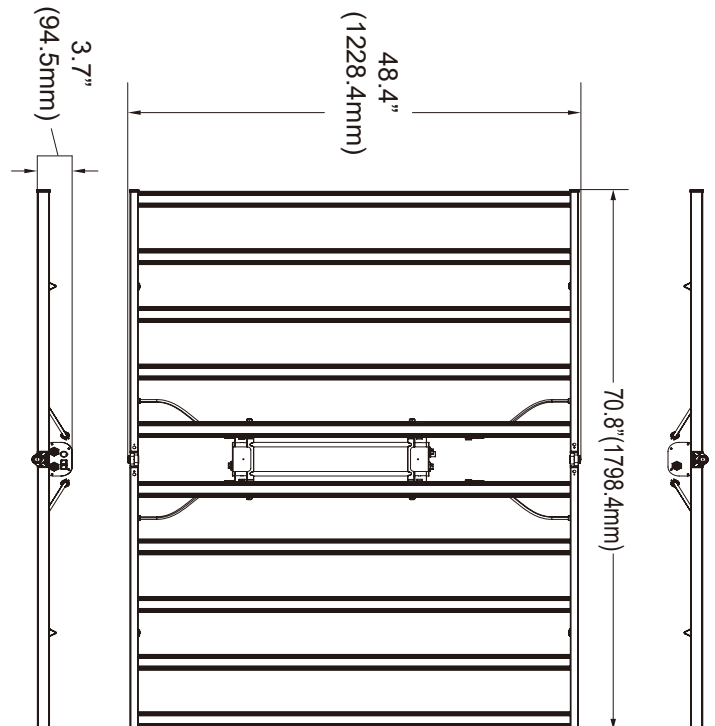

## DETAILS

1 Rotate dimming button

2 AC input

3 Foldable

4 Top Chips

Support 0-10V controller dimming

## SIZE