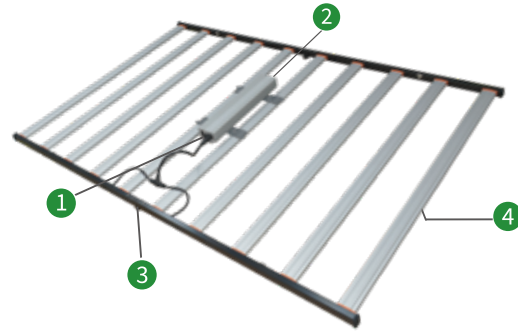

Full Spectrum High PPE 1000W LED grow light

PARAMETER

- Power: 1000W
- Efficacy: 2.8 umol/J
- Light Output PPF: 2800umol/s
- AC Input Voltage: 208-277VAC, 5.3A MAX, PF≥0.95
- Warranty: 5 Year Standard Warranty

DETAILS

SIZE

SPECTRUM