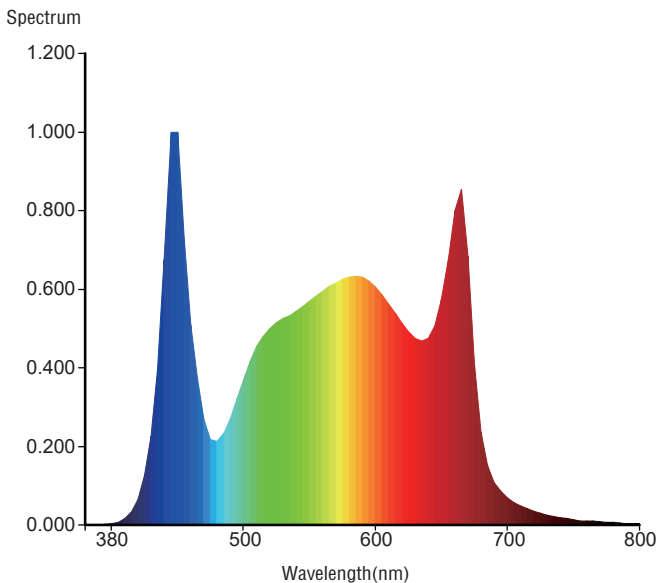

Full Spectrum High PPE 720W LED grow light

PARAMETER

- Power: 720W
- Efficacy: 2.7 umol/J
- Light Output PPF: 1944umol/s
- AC Input Voltage: 120-277VAC, 6A MAX, PF≥0.95
- IP Rating: IPX5
- Warranty: 5 Year Standard Warranty
- ETL DLC Certificated

SPECTRUM

DETAILS

1 Rotate dimming button

2 AC input

3 Foldable

4 Top Chips

Support 0-10V controller dimming

SIZE