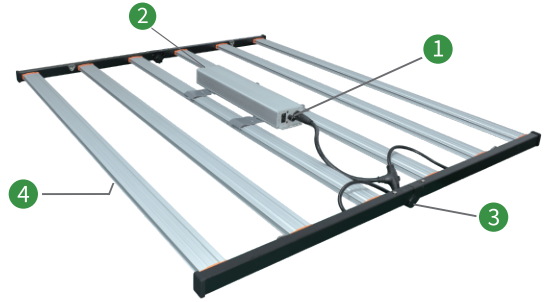

Full Spectrum High PPE 720W LED grow light

PARAMETER

- Power: 720W
- Efficacy: 2.7 umol/J
- Light Output PPF: 1944umol/s
- AC Input Voltage: 120-277VAC, 6A MAX, PF≥0.95
- IP Rating: IPX5
- Warranty: 5 Year Standard Warranty
- ETL DLC Certificated

SPECTRUM

DETAILS

1 Rotate dimming button

2 AC input

3 Foldable

4 Top Chips

Support 0-10V controller dimming

SIZE