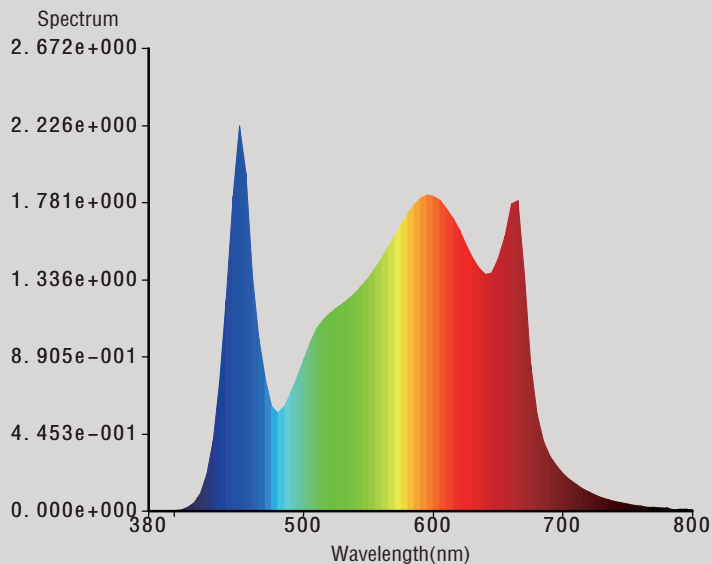

## SPECIFICATIONS

Light Source	LED
Spectrum	45"X43"
Light Output PPF	1820 $\mu\text{mol/s}$
Efficacy	2.8 $\mu\text{mol/J}$
AC Input Power	650W
AC Input Voltage	100-277V AC,50/60Hz
Light Distribution	120°
Mounting Height	6"-12"(15.2-30.5cm)Above Canopy
Thermal Management	Passive
Max. Ambient Temperature	113°F / 45°C
Dimming	0-10V
Total Harmonic Distortion (THD)	< 15%
Lifetime	L90: > 50,000hrs
IP Rating	IP65
Certifications	UL 8800,UL 1598 Wet Location
Warranty	5 Year Standard Warranty

## DIMENSIONS

Part	Length	Width	Height	Weight
Light Fixture	45" 1130mm	43" 1078mm	4.5" 114.5mm	22lbs 10kg

[ TOP VIEW ]